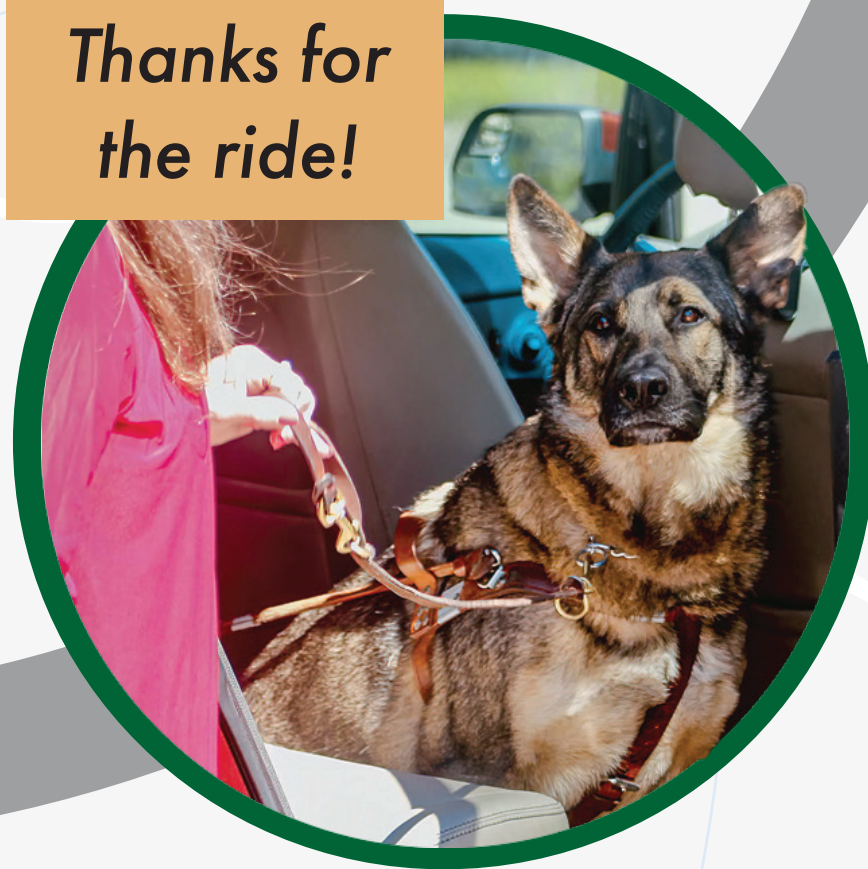

What Rideshare Drivers Need to Know About Guide Dogs

I'm a guide dog, also known as a service animal.

See my special harness with a long handle.

My job is to guide a blind person.

I'm kept clean and brushed.

I'm trained to be calm and ride on the floor.

Thanks for the ride!

Just ask if you want my head kept away from you.

WARNING:
Federal law
and rideshare policies
require all drivers
to accept service
animals.